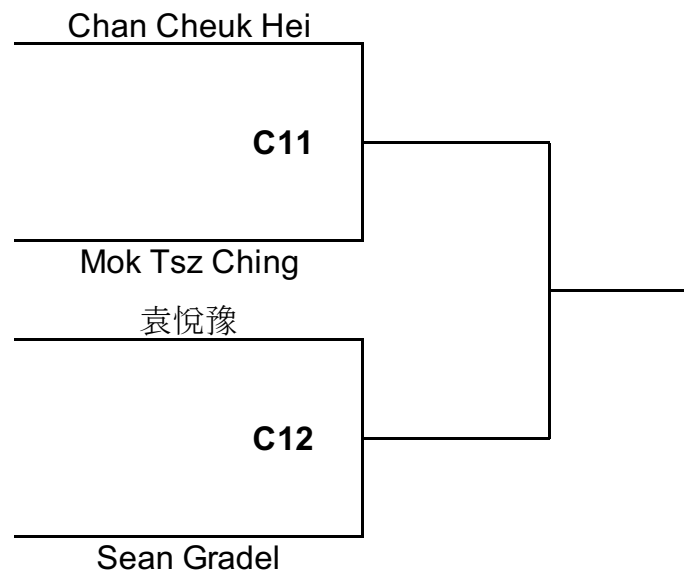

JUNIOR I 6 - 9		
D1	1	Emerald Lee
	2	Nathaniel Lam
	3	Keaton Ming Hei Lo
	4	Zoey Wong

SENIOR I 14 - 16		
D4	1	Kristy Yu Yi Mun
	2	Claire Chum
	3	Emilie Chum
	4	Cheung Kai Chun
	5	Chow Hiu Tung

JUNIOR II 10 - 11		
D2	1	Theodore Camsing
	2	Max Piaz
	3	Douglas Cheung
	4	Lee Ho Seong
	5	Madison Wu
	6	Sejik Lee
	7	Tori Kim
	8	Amara Prasad
	9	Chan Nok Yin
	10	Mok Chin Lung
	11	Haniel Ho
	12	Tamang Sejal
	13	Annie Wang
	14	Rui Beebe
	15	Ho Cheuk Lam
	16	Siu Chung Yu

SENIOR II 18+		
D5	1	Nicole Teh
	2	Roedah
	3	Jinky Bauto Vicente
	4	Siti Muarifah
	5	Leung Chi Cheong
	6	Mustika Wati
	7	Nova Dede
	8	Ida Sartika
	9	Mamik
	10	Limbu Chandra Man
	11	Bae Hye Jin
	12	Cheng Hung On
	13	Yolanda

CADET 12 - 13		
D3	1	Leopold Camsing
	2	Shreya Sony
	3	Tamara J. Loges
	4	Byran Wong
	5	Ava Chan
	6	Maia Prasad
	7	Cheng Shu Hau Keith
	8	Chan Cheuk Tung
	9	Declan J. Loges
	10	Trinity Leung

GREEN