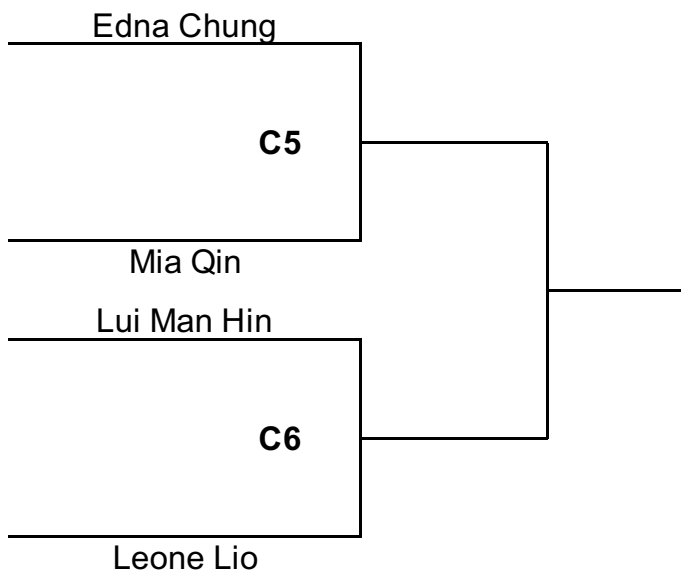

JUNIOR I 6 - 9		
D1	1	Emerald Lee
	2	Nathaniel Lam
	3	Keaton Ming Hei Lo
	4	Zoey Wong

SENIOR I 14 - 16		
D4	1	Kristy Yu Yi Mun
	2	Claire Chum
	3	Emilie Chum
	4	Cheung Kai Chun
	5	Chow Hiu Tung

JUNIOR II 10 - 11		
D2	1	Theodore Camsing
	2	Max Piaz
	3	Douglas Cheung
	4	Lee Ho Seong
	5	Madison Wu
	6	Sejik Lee
	7	Tori Kim
	8	Amara Prasad
	9	Chan Nok Yin
	10	Mok Chin Lung
	11	Haniel Ho
	12	Tamang Sejal
	13	Annie Wang
	14	Rui Beebe
	15	Ho Cheuk Lam
	16	Siu Chung Yu

SENIOR II 18+		
D5	1	Nicole Teh
	2	Roedah
	3	Jinky Bauto Vicente
	4	Siti Muarifah
	5	Leung Chi Cheong
	6	Mustika Wati
	7	Nova Dede
	8	Ida Sartika
	9	Mamik
	10	Limbu Chandra Man
	11	Bae Hye Jin
	12	Cheng Hung On
	13	Yolanda

CADET 12 - 13		
D3	1	Leopold Camsing
	2	Shreya Sony
	3	Tamara J. Loges
	4	Byran Wong
	5	Ava Chan
	6	Maia Prasad
	7	Cheng Shu Hau Keith
	8	Chan Cheuk Tung
	9	Declan J. Loges
	10	Trinity Leung

GREEN