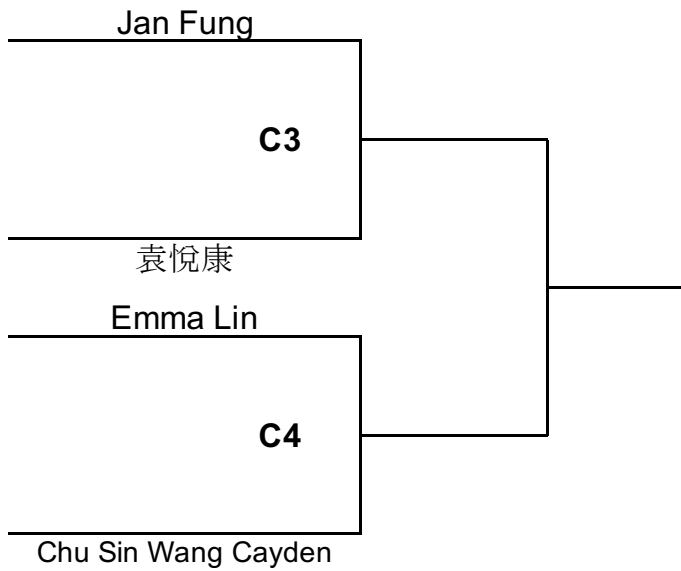

JUNIOR I 6 - 9		
D1	1	Emerald Lee
	2	Nathaniel Lam
	3	Keaton Ming Hei Lo
	4	Zoey Wong

SENIOR I 14 - 16		
D4	1	Kristy Yu Yi Mun
	2	Claire Chum
	3	Emilie Chum
	4	Cheung Kai Chun
	5	Chow Hiu Tung

JUNIOR II 10 - 11		
D2	1	Theodore Camsing
	2	Max Piaz
	3	Douglas Cheung
	4	Lee Ho Seong
	5	Madison Wu
	6	Sejik Lee
	7	Tori Kim
	8	Amara Prasad
	9	Chan Nok Yin
	10	Mok Chin Lung
	11	Haniel Ho
	12	Tamang Sejal
	13	Annie Wang
	14	Rui Beebe
	15	Ho Cheuk Lam
	16	Siu Chung Yu

SENIOR II 18+		
D5	1	Nicole Teh
	2	Roedah
	3	Jinky Bauto Vicente
	4	Siti Muarifah
	5	Leung Chi Cheong
	6	Mustika Wati
	7	Nova Dede
	8	Ida Sartika
	9	Mamik
	10	Limbu Chandra Man
	11	Bae Hye Jin
	12	Cheng Hung On
	13	Yolanda

CADET 12 - 13		
D3	1	Leopold Camsing
	2	Shreya Sony
	3	Tamara J. Loges
	4	Byran Wong
	5	Ava Chan
	6	Maia Prasad
	7	Cheng Shu Hau Keith
	8	Chan Cheuk Tung
	9	Declan J. Loges
	10	Trinity Leung

GREEN