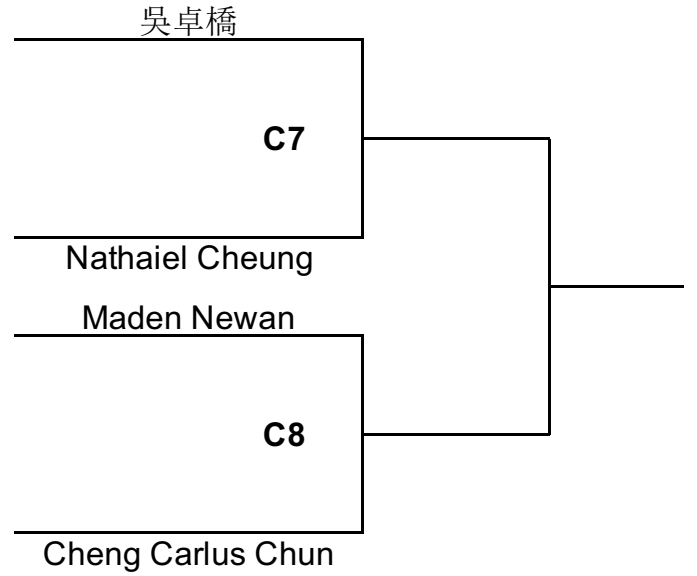

JUNIOR I 6 - 9		
D1	1	Emerald Lee
	2	Nathaniel Lam
	3	Keaton Ming Hei Lo
	4	Zoey Wong

SENIOR I 14 - 16		
D4	1	Kristy Yu Yi Mun
	2	Claire Chum
	3	Emilie Chum
	4	Cheung Kai Chun
	5	Chow Hiu Tung

JUNIOR II 10 - 11		
D2	1	Theodore Camsing
	2	Max Piaz
	3	Douglas Cheung
	4	Lee Ho Seong
	5	Madison Wu
	6	Sejik Lee
	7	Tori Kim
	8	Amara Prasad
	9	Chan Nok Yin
	10	Mok Chin Lung
	11	Haniel Ho
	12	Tamang Sejal
	13	Annie Wang
	14	Rui Beebe
	15	Ho Cheuk Lam
	16	Siu Chung Yu

SENIOR II 18+		
D5	1	Nicole Teh
	2	Roedah
	3	Jinky Bauto Vicente
	4	Siti Muarifah
	5	Leung Chi Cheong
	6	Mustika Wati
	7	Nova Dede
	8	Ida Sartika
	9	Mamik
	10	Limbu Chandra Man
	11	Bae Hye Jin
	12	Cheng Hung On
	13	Yolanda

CADET 12 - 13		
D3	1	Leopold Camsing
	2	Shreya Sony
	3	Tamara J. Loges
	4	Byran Wong
	5	Ava Chan
	6	Maia Prasad
	7	Cheng Shu Hau Keith
	8	Chan Cheuk Tung
	9	Declan J. Loges
	10	Trinity Leung

GREEN