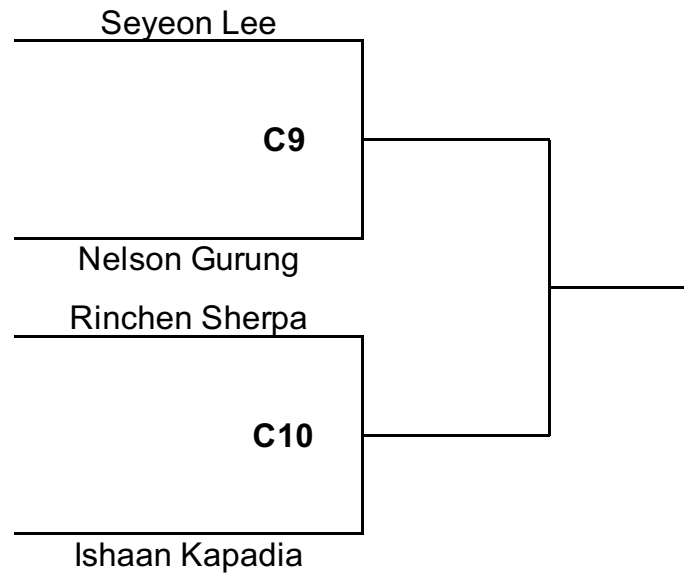

JUNIOR I 6 - 9		
D1	1	Emerald Lee
	2	Nathaniel Lam
	3	Keaton Ming Hei Lo
	4	Zoey Wong

SENIOR I 14 - 16		
D4	1	Kristy Yu Yi Mun
	2	Claire Chum
	3	Emilie Chum
	4	Cheung Kai Chun
	5	Chow Hiu Tung

JUNIOR II 10 - 11		
D2	1	Theodore Camsing
	2	Max Piaz
	3	Douglas Cheung
	4	Lee Ho Seong
	5	Madison Wu
	6	Sejik Lee
	7	Tori Kim
	8	Amara Prasad
	9	Chan Nok Yin
	10	Mok Chin Lung
	11	Haniel Ho
	12	Tamang Sejal
	13	Annie Wang
	14	Rui Beebe
	15	Ho Cheuk Lam
	16	Siu Chung Yu

SENIOR II 18+		
D5	1	Nicole Teh
	2	Roedah
	3	Jinky Bauto Vicente
	4	Siti Muarifah
	5	Leung Chi Cheong
	6	Mustika Wati
	7	Nova Dede
	8	Ida Sartika
	9	Mamik
	10	Limbu Chandra Man
	11	Bae Hye Jin
	12	Cheng Hung On
	13	Yolanda

CADET 12 - 13		
D3	1	Leopold Camsing
	2	Shreya Sony
	3	Tamara J. Loges
	4	Byran Wong
	5	Ava Chan
	6	Maia Prasad
	7	Cheng Shu Hau Keith
	8	Chan Cheuk Tung
	9	Declan J. Loges
	10	Trinity Leung

GREEN