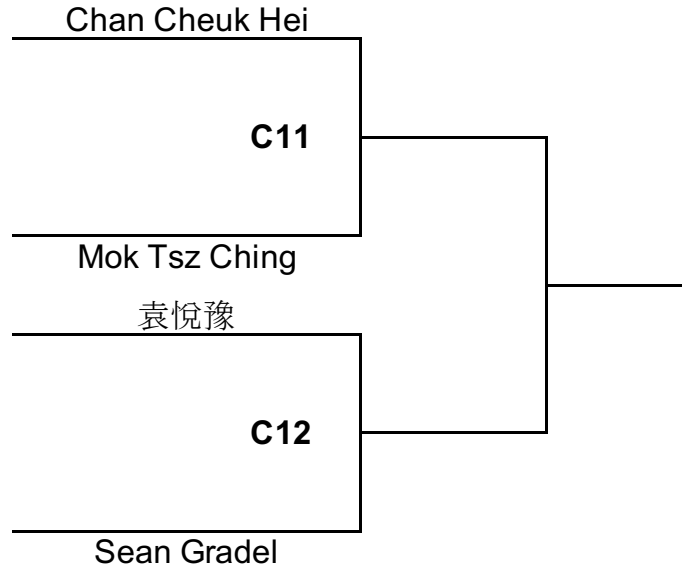

JUNIOR I 6 - 9		
D1	1	Emerald Lee
	2	Nathaniel Lam
	3	Keaton Ming Hei Lo
	4	Zoey Wong

SENIOR I 15-17		
D4	1	Kristy Yu Yi Mun
	2	Claire Chum
	3	Emilie Chum
	4	Cheung Kai Chun
	5	Chow Hiu Tung

JUNIOR II 10 - 11		
D2	1	Theodore Camsing
	2	Max Piaz
	3	Douglas Cheung
	4	Lee Ho Seong
	5	Madison Wu
	6	Sejik Lee
	7	Tori Kim
	8	Amara Prasad
	9	Chan Nok Yin
	10	Mok Chin Lung
	11	Haniel Ho
	12	Tamang Sejal
	13	Annie Wang
	14	Rui Beebe
	15	Ho Cheuk Lam
	16	Siu Chung Yu

SENIOR II 18+		
D5	1	Nicole Teh
	2	Roedah
	3	Jinky Bauto Vicente
	4	Siti Muarifah
	5	Leung Chi Cheong
	6	Mustika Wati
	7	Nova Dede
	8	Ida Sartika
	9	Mamik
	10	Limbu Chandra Man
	11	Bae Hye Jin
	12	Cheng Hung On
	13	Yolanda

CADET 12 - 14		
D3	1	Leopold Camsing
	2	Shreya Sony
	3	Tamara J. Loges
	4	Byran Wong
	5	Ava Chan
	6	Maia Prasad
	7	Cheng Shu Hau Keith
	8	Chan Cheuk Tung
	9	Declan J. Loges
	10	Trinity Leung

GREEN