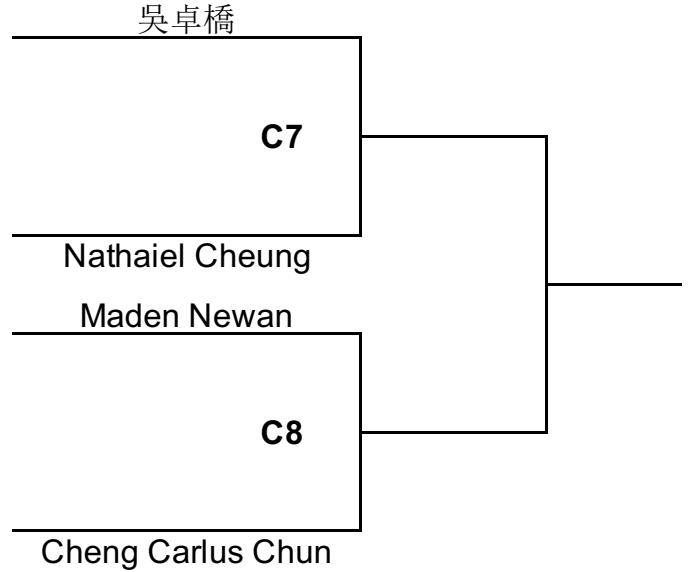

JUNIOR I 6 - 9		
D1	1	Emerald Lee
	2	Nathaniel Lam
	3	Keaton Ming Hei Lo
	4	Zoey Wong

SENIOR I 15-17		
D4	1	Kristy Yu Yi Mun
	2	Claire Chum
	3	Emilie Chum
	4	Cheung Kai Chun
	5	Chow Hiu Tung

JUNIOR II 10 - 11		
D2	1	Theodore Camsing
	2	Max Piaz
	3	Douglas Cheung
	4	Lee Ho Seong
	5	Madison Wu
	6	Sejik Lee
	7	Tori Kim
	8	Amara Prasad
	9	Chan Nok Yin
	10	Mok Chin Lung
	11	Haniel Ho
	12	Tamang Sejal
	13	Annie Wang
	14	Rui Beebe
	15	Ho Cheuk Lam
	16	Siu Chung Yu

SENIOR II 18+		
D5	1	Nicole Teh
	2	Roedah
	3	Jinky Bauto Vicente
	4	Siti Muarifah
	5	Leung Chi Cheong
	6	Mustika Wati
	7	Nova Dede
	8	Ida Sartika
	9	Mamik
	10	Limbu Chandra Man
	11	Bae Hye Jin
	12	Cheng Hung On
	13	Yolanda

CADET 12 - 14		
D3	1	Leopold Camsing
	2	Shreya Sony
	3	Tamara J. Loges
	4	Byran Wong
	5	Ava Chan
	6	Maia Prasad
	7	Cheng Shu Hau Keith
	8	Chan Cheuk Tung
	9	Declan J. Loges
	10	Trinity Leung

GREEN