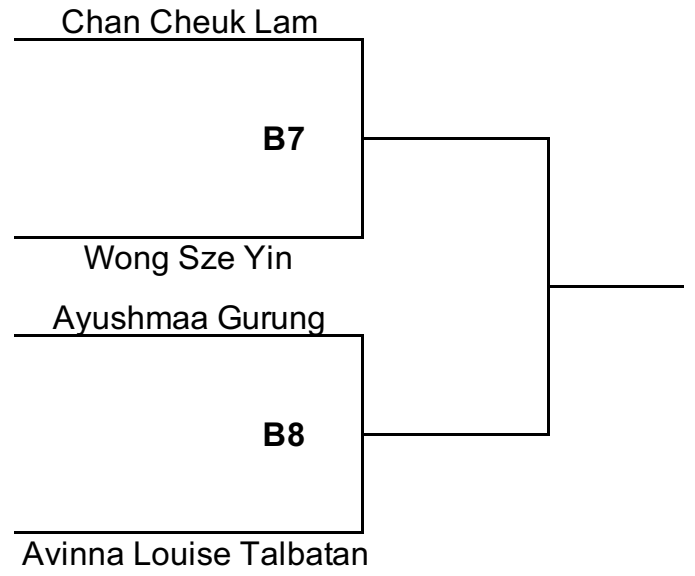

Chan Zion

C35

Leonora D. Arlos

Sheryl Ariola

C36

Suwarti

YELLOW-GREEN

YELLOW-GREEN

王蔚淳

B13

Emmy Leung Shea

Zenya Saito

B14

Limbu Sumpoon

Sabbu Gurung

B15