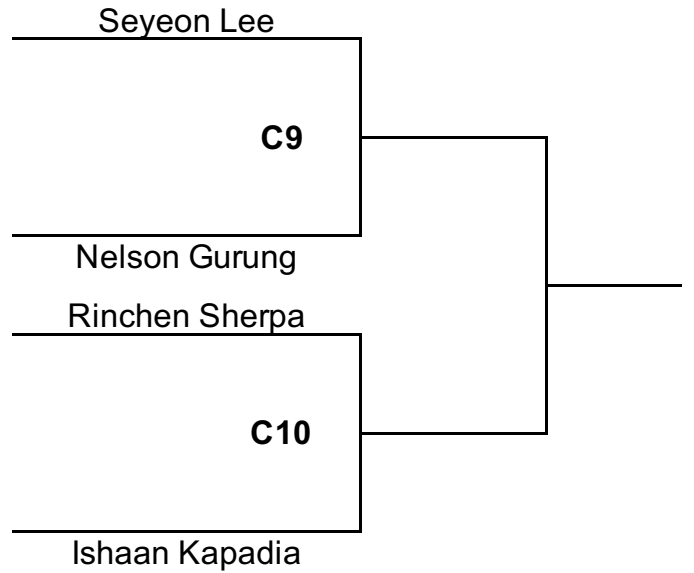

JUNIOR I 6 - 9		
D1	1	Emerald Lee
	2	Nathaniel Lam
	3	Keaton Ming Hei Lo
	4	Zoey Wong

SENIOR I 15-17		
D4	1	Kristy Yu Yi Mun
	2	Claire Chum
	3	Emilie Chum
	4	Cheung Kai Chun
	5	Chow Hiu Tung

JUNIOR II 10 - 11		
D2	1	Theodore Camsing
	2	Max Piaz
	3	Douglas Cheung
	4	Lee Ho Seong
	5	Madison Wu
	6	Sejik Lee
	7	Tori Kim
	8	Amara Prasad
	9	Chan Nok Yin
	10	Mok Chin Lung
	11	Haniel Ho
	12	Tamang Sejal
	13	Annie Wang
	14	Rui Beebe
	15	Ho Cheuk Lam
	16	Siu Chung Yu

SENIOR II 18+		
D5	1	Nicole Teh
	2	Roedah
	3	Jinky Bauto Vicente
	4	Siti Muarifah
	5	Leung Chi Cheong
	6	Mustika Wati
	7	Nova Dede
	8	Ida Sartika
	9	Mamik
	10	Limbu Chandra Man
	11	Bae Hye Jin
	12	Cheng Hung On
	13	Yolanda

CADET 12 - 14		
D3	1	Leopold Camsing
	2	Shreya Sony
	3	Tamara J. Loges
	4	Byran Wong
	5	Ava Chan
	6	Maia Prasad
	7	Cheng Shu Hau Keith
	8	Chan Cheuk Tung
	9	Declan J. Loges
	10	Trinity Leung

GREEN