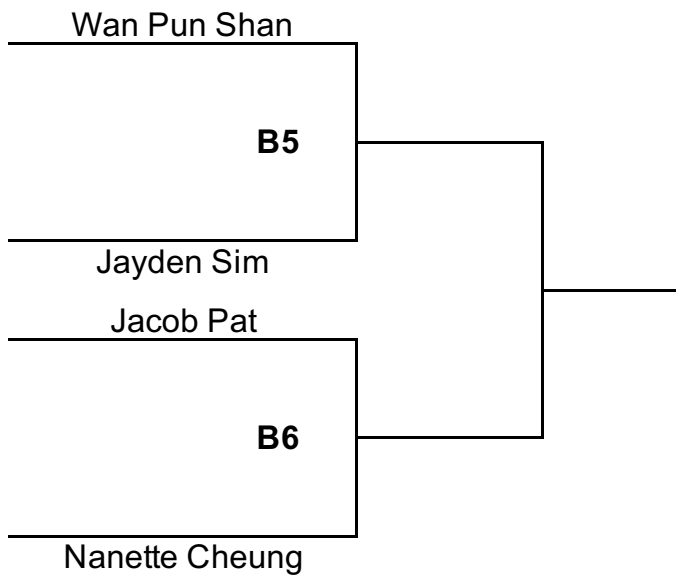

Chan Zion

C35

Leonora D. Arlos

Sheryl Ariola

C36

Suwarti

YELLOW-GREEN

YELLOW-GREEN

王蔚淳

B13

Emmy Leung Shea

Zenya Saito

B14

Limbu Sumpoon

Sabbu Gurung

B15