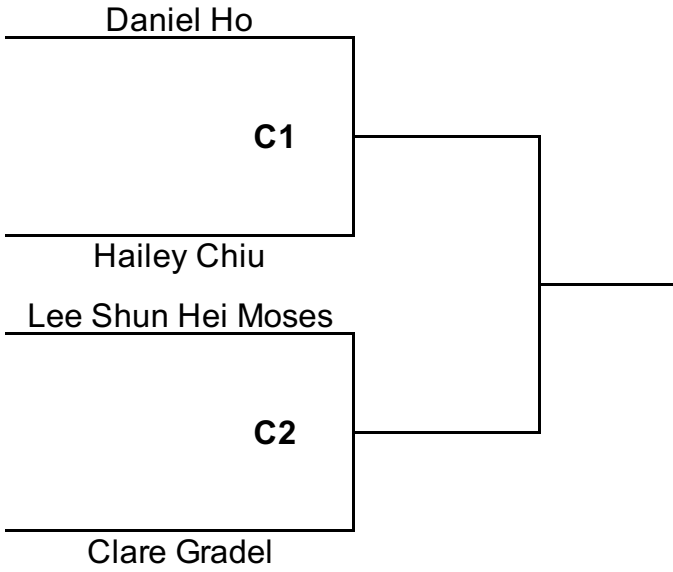

JUNIOR I 6 - 9		
D1	1	Emerald Lee
	2	Nathaniel Lam
	3	Keaton Ming Hei Lo
	4	Zoey Wong

SENIOR I 15-17		
D4	1	Kristy Yu Yi Mun
	2	Claire Chum
	3	Emilie Chum
	4	Cheung Kai Chun
	5	Chow Hiu Tung

JUNIOR II 10 - 11		
D2	1	Theodore Camsing
	2	Max Piaz
	3	Douglas Cheung
	4	Lee Ho Seong
	5	Madison Wu
	6	Sejik Lee
	7	Tori Kim
	8	Amara Prasad
	9	Chan Nok Yin
	10	Mok Chin Lung
	11	Haniel Ho
	12	Tamang Sejal
	13	Annie Wang
	14	Rui Beebe
	15	Ho Cheuk Lam
	16	Siu Chung Yu

SENIOR II 18+		
D5	1	Nicole Teh
	2	Roedah
	3	Jinky Bauto Vicente
	4	Siti Muarifah
	5	Leung Chi Cheong
	6	Mustika Wati
	7	Nova Dede
	8	Ida Sartika
	9	Mamik
	10	Limbu Chandra Man
	11	Bae Hye Jin
	12	Cheng Hung On
	13	Yolanda

CADET 12 - 14		
D3	1	Leopold Camsing
	2	Shreya Sony
	3	Tamara J. Loges
	4	Byran Wong
	5	Ava Chan
	6	Maia Prasad
	7	Cheng Shu Hau Keith
	8	Chan Cheuk Tung
	9	Declan J. Loges
	10	Trinity Leung

GREEN