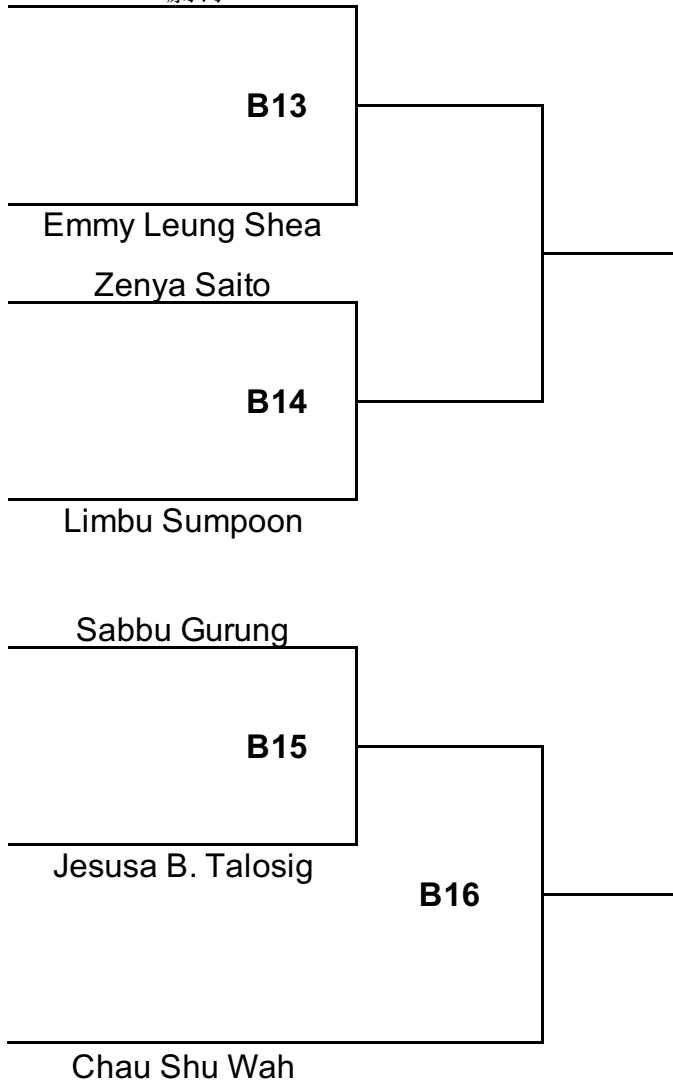

YELLOW-GREEN

王蔚淳

B13

Emmy Leung Shea

Zenya Saito

B14

Limbu Sumpoon

Sabbu Gurung

B15

Jesusa B. Talosig

B16

Chau Shu Wah