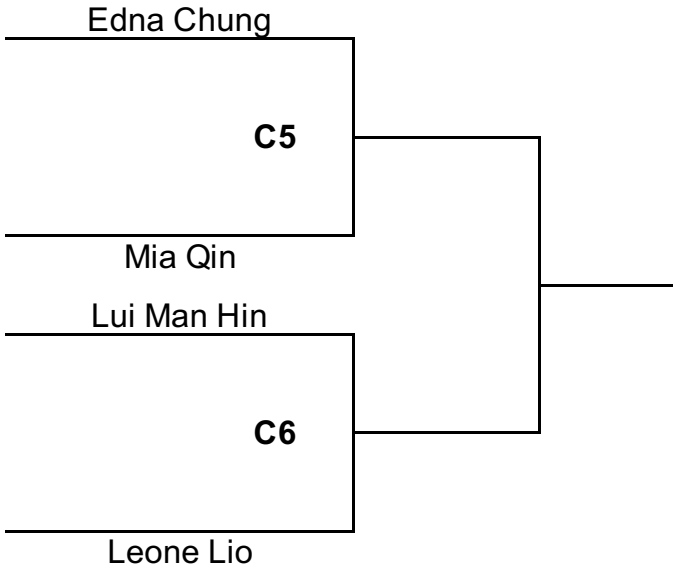

JUNIOR I 6 - 9		
D1	1	Emerald Lee
	2	Nathaniel Lam
	3	Keaton Ming Hei Lo
	4	Zoey Wong

SENIOR I 15-17		
D4	1	Kristy Yu Yi Mun
	2	Claire Chum
	3	Emilie Chum
	4	Cheung Kai Chun
	5	Chow Hiu Tung

JUNIOR II 10 - 11		
D2	1	Theodore Camsing
	2	Max Piaz
	3	Douglas Cheung
	4	Lee Ho Seong
	5	Madison Wu
	6	Sejik Lee
	7	Tori Kim
	8	Amara Prasad
	9	Chan Nok Yin
	10	Mok Chin Lung
	11	Haniel Ho
	12	Tamang Sejal
	13	Annie Wang
	14	Rui Beebe
	15	Ho Cheuk Lam
	16	Siu Chung Yu

SENIOR II 18+		
D5	1	Nicole Teh
	2	Roedah
	3	Jinky Bauto Vicente
	4	Siti Muarifah
	5	Leung Chi Cheong
	6	Mustika Wati
	7	Nova Dede
	8	Ida Sartika
	9	Mamik
	10	Limbu Chandra Man
	11	Bae Hye Jin
	12	Cheng Hung On
	13	Yolanda

CADET 12 - 14		
D3	1	Leopold Camsing
	2	Shreya Sony
	3	Tamara J. Loges
	4	Byran Wong
	5	Ava Chan
	6	Maia Prasad
	7	Cheng Shu Hau Keith
	8	Chan Cheuk Tung
	9	Declan J. Loges
	10	Trinity Leung

GREEN