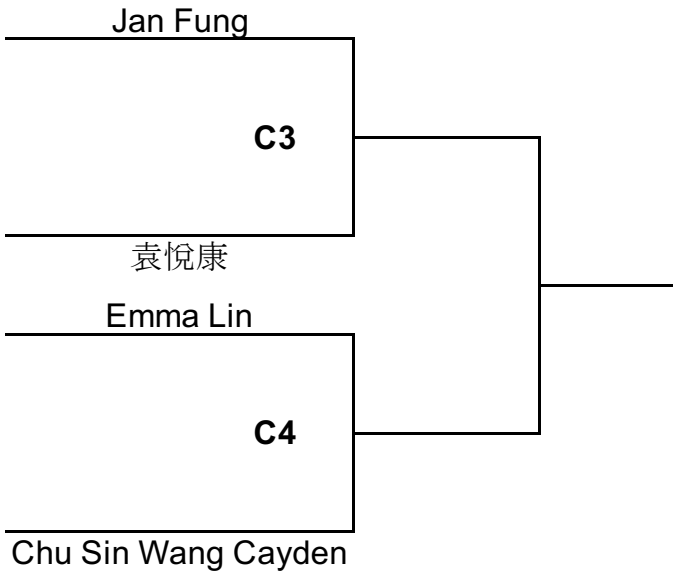

JUNIOR I 6 - 9		
D1	1	Emerald Lee
	2	Nathaniel Lam
	3	Keaton Ming Hei Lo
	4	Zoey Wong

SENIOR I 15-17		
D4	1	Kristy Yu Yi Mun
	2	Claire Chum
	3	Emilie Chum
	4	Cheung Kai Chun
	5	Chow Hiu Tung

JUNIOR II 10 - 11		
D2	1	Theodore Camsing
	2	Max Piaz
	3	Douglas Cheung
	4	Lee Ho Seong
	5	Madison Wu
	6	Sejik Lee
	7	Tori Kim
	8	Amara Prasad
	9	Chan Nok Yin
	10	Mok Chin Lung
	11	Haniel Ho
	12	Tamang Sejal
	13	Annie Wang
	14	Rui Beebe
	15	Ho Cheuk Lam
	16	Siu Chung Yu

SENIOR II 18+		
D5	1	Nicole Teh
	2	Roedah
	3	Jinky Bauto Vicente
	4	Siti Muarifah
	5	Leung Chi Cheong
	6	Mustika Wati
	7	Nova Dede
	8	Ida Sartika
	9	Mamik
	10	Limbu Chandra Man
	11	Bae Hye Jin
	12	Cheng Hung On
	13	Yolanda

CADET 12 - 14		
D3	1	Leopold Camsing
	2	Shreya Sony
	3	Tamara J. Loges
	4	Byran Wong
	5	Ava Chan
	6	Maia Prasad
	7	Cheng Shu Hau Keith
	8	Chan Cheuk Tung
	9	Declan J. Loges
	10	Trinity Leung

GREEN