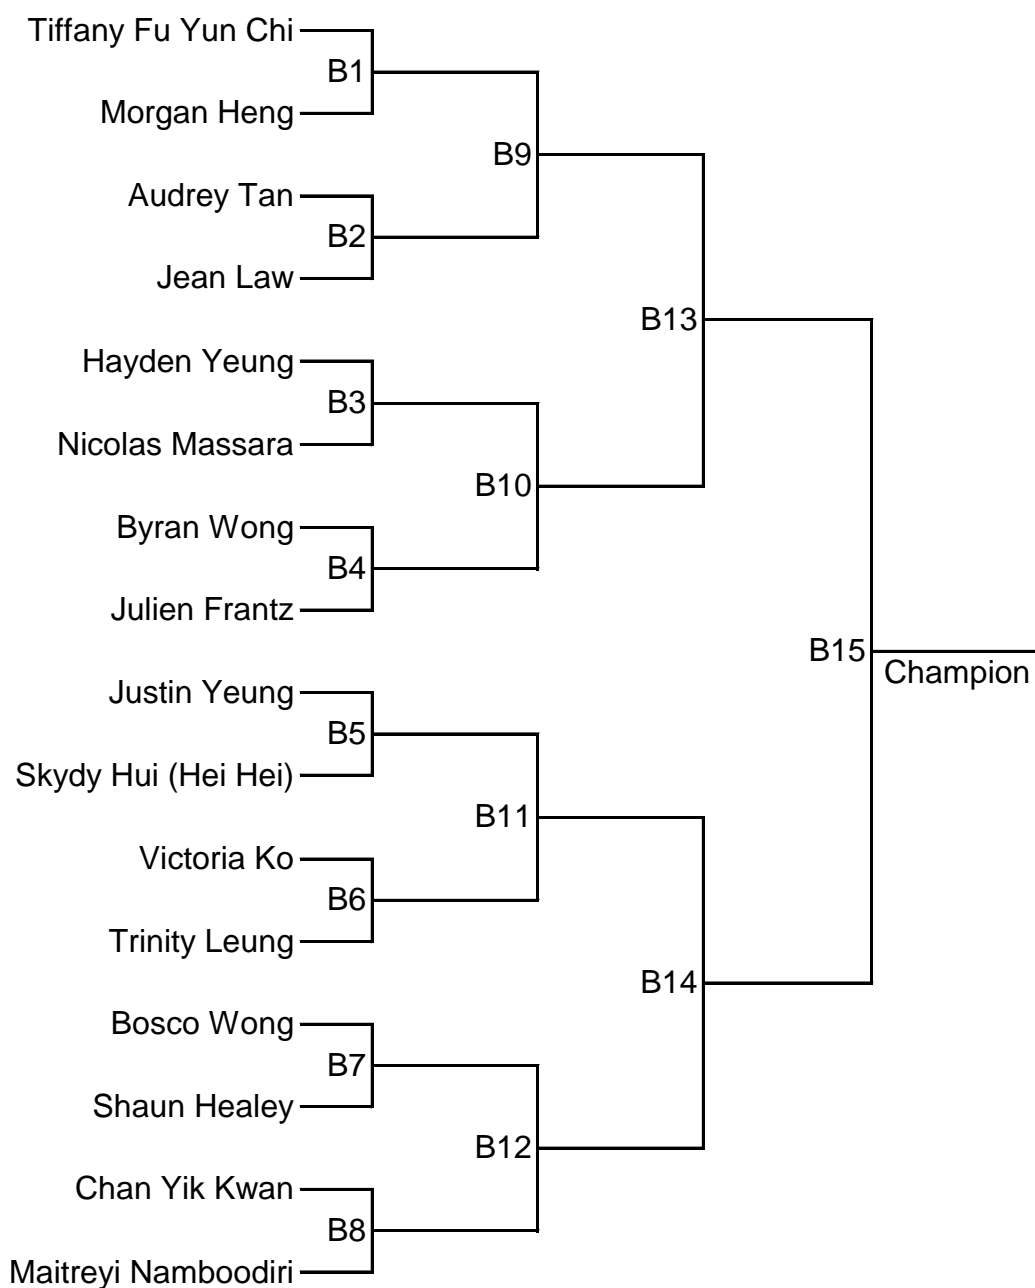

2nd CDK Poomsae Competition

MATCH ELIMINATION TABLE (JUNIOR I)

MATCH ELIMINATION TABLE (JUNIOR II)

2nd CDK Poomsae Competition

MATCH ELIMINATION TABLE (SENIOR I)

MATCH ELIMINATION TABLE (SENIOR II)