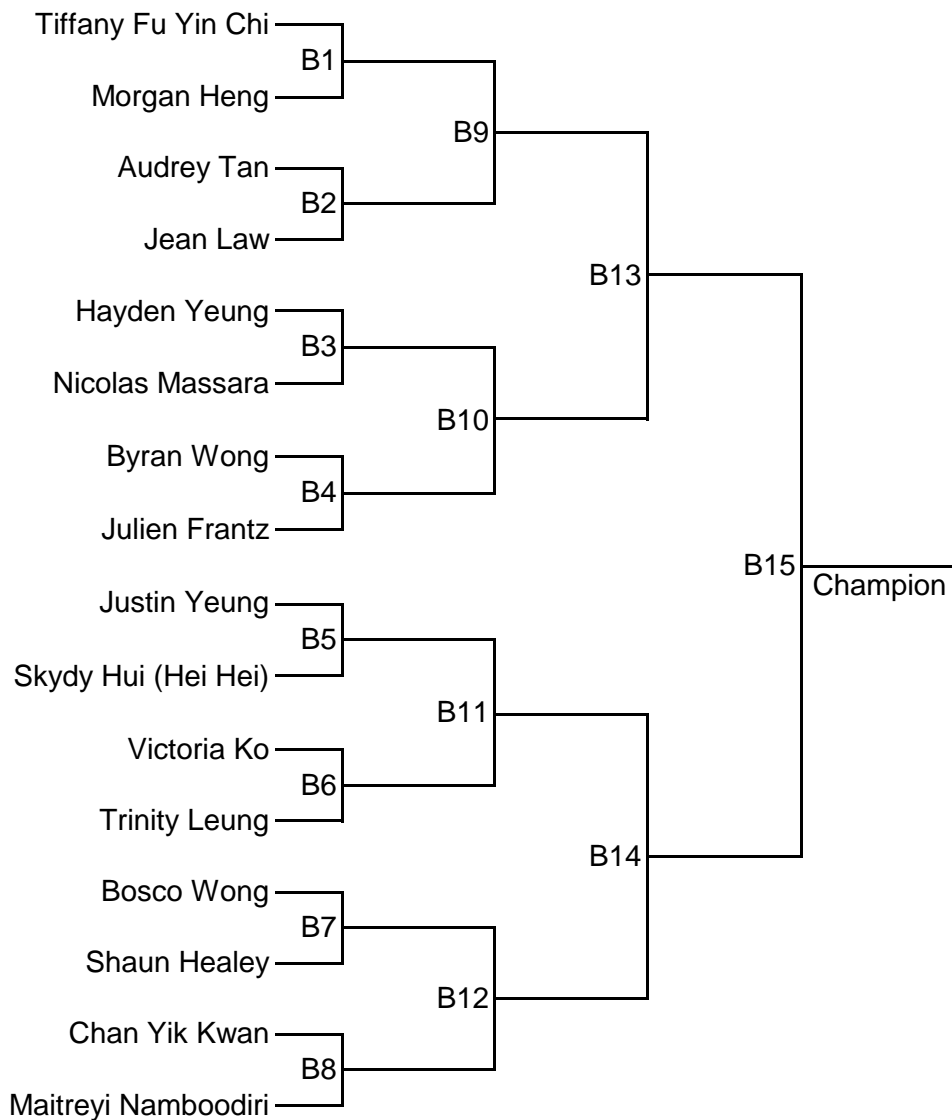

2nd CDK Poomsae Competition

MATCH ELIMINATION TABLE (JUNIOR I)

MATCH ELIMINATION TABLE (JUNIOR II)

2nd CDK Poomsae Competition

MATCH ELIMINATION TABLE (SENIOR I)

MATCH ELIMINATION TABLE (SENIOR II)